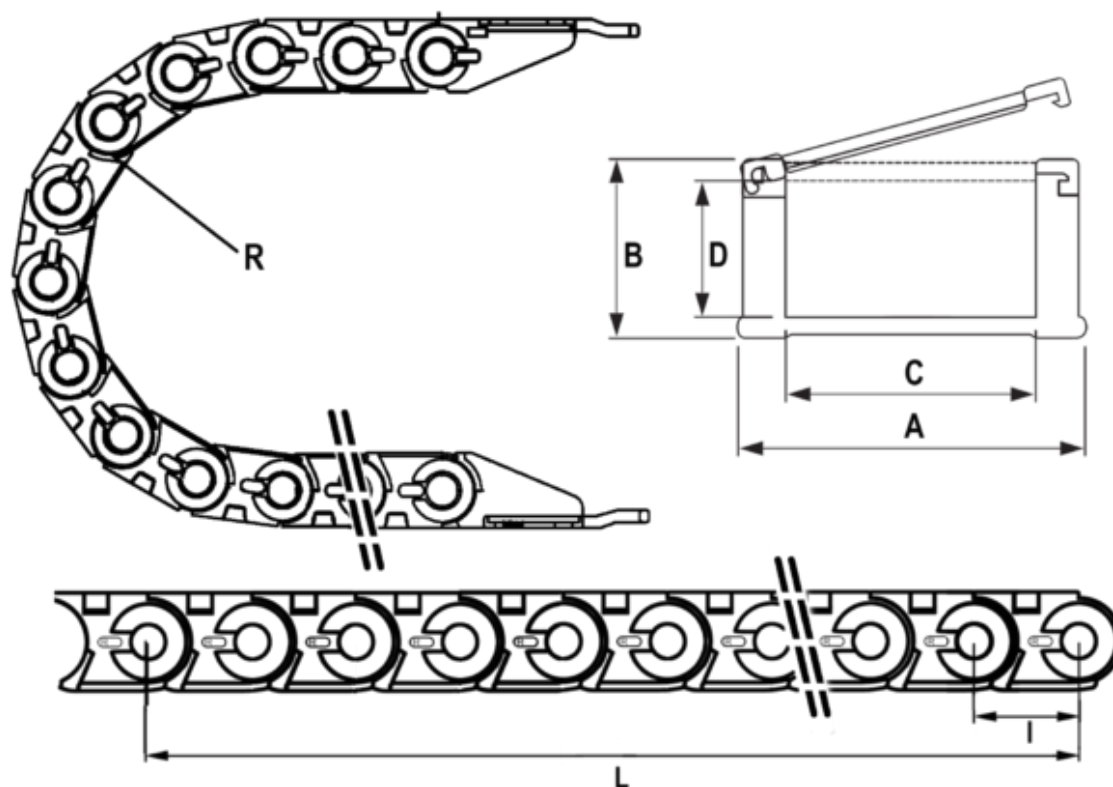

Data Sheet

Article number: 18CPS03025R100
Description: Cable chain, CPS MINI
Type CPS030.25.R100-990L (33 LK)

Measures

Full length	= 990mm
Inside Height	= 19
Inside Width	= 25
Link Length(Pitch)	= 30
Outside Height	= 26
Outside Width	= 39
Radius	= 100